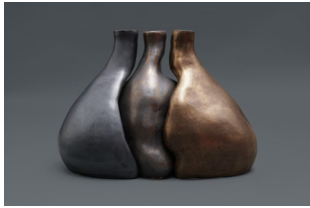

### Trio

Stoneware, glaze  
Handbuilt  
Each H30/L20/D26  
2020

Stoneware, Glaze  
Handbuilt

---

Stoneware, glaze  
Handbuilt  
Each H35/D7  
2020